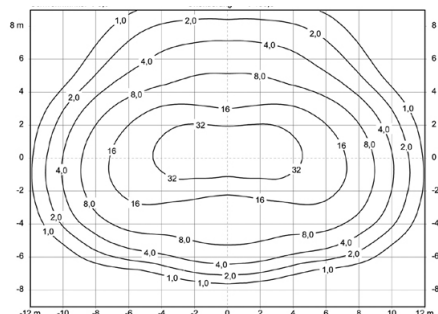

Technical Informations

IP :	66
Lichtpunkthöhe:	4 up to 10m
Technische Informationen :	<ul style="list-style-type: none">• Optimized for mounting in street lights• Scratch-resistant and 100% UV-resistant glass lens• Long service life of all system components• Ready to use "Plug and Play" module• The LED power is adjustable• High lm/Watt efficiency• Half-night switching, programmed dimming• LED illuminant exchangeable