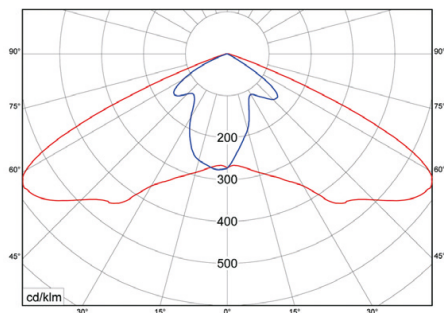

Technical Informations

IP :	66
Lichtpunkthöhe:	4 up to 10m
Technische Informationen :	<ul style="list-style-type: none">• Optimized for mounting in street lights• Scratch-resistant and 100% UV-resistant glass lens• Long service life of all system components• Ready to use "Plug and Play" module• The LED power is adjustable• High lm/Watt efficiency• Half-night switching, programmed dimming• LED illuminant exchangeable